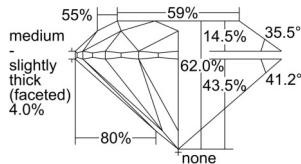

GIA®

FACSIMILE

GIA REPORT 6502163482

Verify this report at GIA.edu

GIA NATURAL DIAMOND DOSSIER®

August 09, 2024
GIA Report Number 6502163482
Shape and Cutting Style ..... Round Brilliant
Measurements ..... 4.69 - 4.73 x 2.92 mm

GRADING RESULTS

Carat Weight ..... 0.40 carat
Color Grade ..... D
Clarity Grade S11
Cut Grade ..... Excellent

ADDITIONAL GRADING INFORMATION

Polish ..... Excellent
Symmetry ..... Excellent
Fluorescence ..... Faint
Clarity Characteristics ..... Feather, Crystal, Needle
Inscription(s): GIA 6502163482

PROPORTIONS

Profile to actual proportions

GRADING SCALES

GIA COLOR SCALE	GIA CLARITY SCALE	GIA CUT SCALE	
D	FLAWLESS	EXCELLENT	
E	INTERNALLY FLAWLESS		
F		VVS₁	VERY GOOD
G	VVS₂		
H	VS₁	GOOD	
I	VS₂		
J	S1₁	FAIR	
K	S1₂		
L	I₁	POOR	
M	I₂		
N	I₃		
O			
P			
Q			
R			
S			
T			
U			
V			
W			
X			
Y			
Z