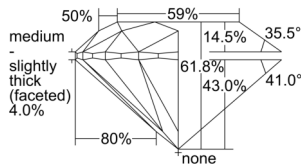

GIA®

FACSIMILE

GIA REPORT 6502163644

Verify this report at GIA.edu

GIA NATURAL DIAMOND DOSSIER®

August 12, 2024
GIA Report Number 6502163644
Shape and Cutting Style ..... Round Brilliant
Measurements ..... 5.39 - 5.41 x 3.34 mm

GRADING RESULTS

Carat Weight ..... 0.60 carat
Color Grade ..... H
Clarity Grade VS1
Cut Grade ..... Excellent

ADDITIONAL GRADING INFORMATION

Polish ..... Excellent
Symmetry ..... Excellent
Fluorescence ..... None
Clarity Characteristics ..... Feather, Cloud, Pinpoint
Inspection(s): GIA 6502163644

PROPORTIONS

Profile to actual proportions

GRADING SCALES

GIA COLOR SCALE	GIA CLARITY SCALE	GIA CUT SCALE	
D	FLAWLESS	EXCELLENT	
E	INTERNALLY FLAWLESS		
F		VVS₁	VERY GOOD
G	VVS₂		
H	VS₁	GOOD	
I	VS₂		
J	SI₁	FAIR	
K	SI₂		
L	I₁	POOR	
M			
N			
O	I₂		
P			
Q			
R	I₃		
S			
T			
U			
V			
W			
X			
Y			
Z