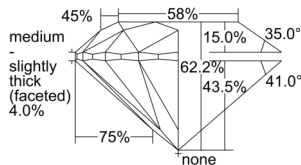

GIA®

FACSIMILE

GIA REPORT 6502164038

Verify this report at GIA.edu

GIA NATURAL DIAMOND DOSSIER®

August 12, 2024
GIA Report Number 6502164038
Shape and Cutting Style ..... Round Brilliant
Measurements ..... 5.30 - 5.32 x 3.30 mm

GRADING RESULTS

Carat Weight ..... 0.58 carat
Color Grade ..... D
Clarity Grade VS1
Cut Grade ..... Excellent

ADDITIONAL GRADING INFORMATION

Polish ..... Excellent
Symmetry ..... Excellent
Fluorescence ..... Faint
Clarity Characteristics..... Crystal, Pinpoint, Cloud
Inscription(s): GIA 6502164038

PROPORTIONS

Profile to actual proportions

GRADING SCALES

GIA COLOR SCALE	GIA CLARITY SCALE	GIA CUT SCALE	
D	FLAWLESS	EXCELLENT	
E	INTERNALLY FLAWLESS		
F		VVS₁	VERY GOOD
G	VVS₂		
H	VS₁	GOOD	
I	VS₂		
J	SI₁	FAIR	
K	SI₂		
L	I₁	POOR	
M	I₂		
N	I₃		
O			
P			
Q			
R			
S			
T			
U			
V			
W			
X			
Y			
Z