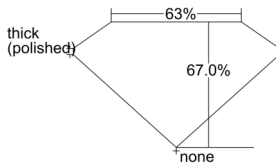

GIA®

FACSIMILE

GIA REPORT 6502165186

Verify this report at GIA.edu

GIA NATURAL DIAMOND DOSSIER®

August 12, 2024
GIA Report Number 6502165186
Shape and Cutting Style ..... **Cut-Cornered Rectangular Modified Brilliant**
Measurements ..... 4.47 x 3.56 x 2.39 mm

GRADING RESULTS

Carat Weight ..... 0.31 carat
Color Grade ..... E
Clarity Grade VS1

ADDITIONAL GRADING INFORMATION

Polish ..... Excellent
Symmetry ..... Excellent
Fluorescence ..... None
Clarity Characteristics ..... Cloud, Pinpoint
Inscription(s): GIA 6502165186

PROPORTIONS

Profile not to actual proportions

GRADING SCALES

GIA COLOR SCALE		GIA CLARITY SCALE			
COLORLESS	D	VERY VERY SLIGHTLY INCLUDED	FLAWLESS		
	E		INTERNALLY FLAWLESS		
	F		VVS₁		
	NEAR COLORLESS	G	VERY SLIGHTLY INCLUDED	VVS₂	
		H		VS₁	
		FAINT	I	SLIGHTLY INCLUDED	VS₂
			J		SI₁
	K		SI₂		
	LIGHT		L	INCLUDED	I₁
			M		I₂
N			I₃		
O					
P					
Q					
R