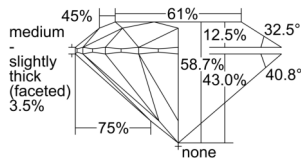

GIA®

FACSIMILE

GIA NATURAL DIAMOND DOSSIER®

August 13, 2024
GIA Report Number 6502166753
Shape and Cutting Style ..... Round Brilliant
Measurements ..... 5.80 - 5.84 x 3.42 mm

GRADING RESULTS

Carat Weight ..... 0.70 carat
Color Grade ..... G
Clarity Grade VVS1
Cut Grade ..... Excellent

ADDITIONAL GRADING INFORMATION

Polish ..... Excellent
Symmetry ..... Excellent
Fluorescence ..... None
Clarity Characteristics ..... Pinpoint
Inscription(s): GIA 6502166753

GIA REPORT 6502166753

Verify this report at GIA.edu

PROPORTIONS

Profile to actual proportions

GRADING SCALES

GIA COLOR SCALE	GIA CLARITY SCALE	GIA CUT SCALE
D	FLAWLESS	EXCELLENT
E	FLAWLESS	
F	INTERNALLY FLAWLESS	VERY GOOD
G	FLAWLESS	
H	VVS₁	GOOD
I	VVS₂	
J	VS₁	FAIR
K	VS₂	
L	SI₁	POOR
M	SI₂	
N	I₁	
O	I₂	
P	I₃	
Q		
R		
S		
T		
U		
V		
W		
X		
Y		
Z