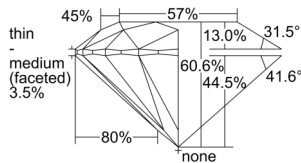

GIA®

FACSIMILE

GIA REPORT 6502167953

Verify this report at GIA.edu

GIA NATURAL DIAMOND DOSSIER®

August 12, 2024
GIA Report Number 6502167953
Shape and Cutting Style ..... Round Brilliant
Measurements ..... 4.92 - 4.96 x 3.00 mm

GRADING RESULTS

Carat Weight ..... 0.43 carat
Color Grade ..... D
Clarity Grade VS1
Cut Grade ..... Excellent

ADDITIONAL GRADING INFORMATION

Polish ..... Excellent
Symmetry ..... Excellent
Fluorescence ..... None
Clarity Characteristics..... Crystal, Pinpoint, Needle
Inscription(s): GIA 6502167953

PROPORTIONS

Profile to actual proportions