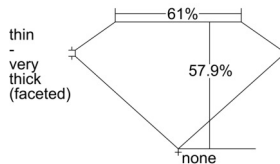

GIA®

FACSIMILE

GIA REPORT 6502168209

Verify this report at gia.edu

GIA NATURAL DIAMOND DOSSIER®

August 09, 2024
GIA Report Number 6502168209
Shape and Cutting Style ..... Heart Brilliant
Measurements ..... 4.78 x 5.62 x 3.25 mm

GRADING RESULTS

Carat Weight ..... 0.50 carat
Color Grade ..... E
Clarity Grade VS2

ADDITIONAL GRADING INFORMATION

Polish ..... Excellent
Symmetry ..... Very Good
Fluorescence ..... None
Clarity Characteristics..... Crystal, Feather, Cloud
Inscription(s): GIA 6502168209

PROPORTIONS

Profile not to actual proportions

GRADING SCALES

GIA COLOR SCALE		GIA CLARITY SCALE	
COLORLESS	D	VERY VERY SLIGHTLY INCLUDED	FLAWLESS
	E		INTERNALLY FLAWLESS
	F		VVS₁
	G		VVS₂
	H		VS₁
	I		VS₂
	J		SI₁
	K		SI₂
	L		I₁
	M		I₂
NEAR COLORLESS	N	SLIGHTLY INCLUDED	I₃
	O		
	P		
	Q		
FAINT	R		
	S		
	T		
	U		
VERT LIGHT	V		
	W		
	X		
	Y		
LIGHT	Z