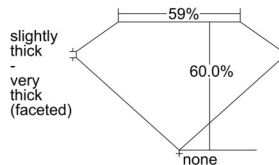

GIA®

FACSIMILE

GIA REPORT 6502169404

Verify this report at GIA.edu

GIA NATURAL DIAMOND DOSSIER®

August 09, 2024
GIA Report Number 6502169404
Shape and Cutting Style ..... Heart Brilliant
Measurements ..... 4.26 x 4.87 x 2.92 mm

GRADING RESULTS

Carat Weight ..... 0.34 carat
Color Grade ..... E
Clarity Grade VVS2

ADDITIONAL GRADING INFORMATION

Polish ..... Excellent
Symmetry ..... Very Good
Fluorescence ..... None
Clarity Characteristics ..... Pinpoint
Inscription(s): GIA 6502169404

PROPORTIONS

Profile not to actual proportions

GRADING SCALES

GIA COLOR SCALE		GIA CLARITY SCALE			
COLORLESS	D	VERY VERY SLIGHTLY INCLUDED	FLAWLESS		
	E		INTERNALLY FLAWLESS		
	F	VERY SLIGHTLY INCLUDED	VVS₁		
	G		VVS₂		
	H		VS₁		
	NEAR COLORLESS	I	SLIGHTLY INCLUDED	VS₂	
		J		SI₁	
		FAINT	K	INCLUDED	SI₂
			L		I₁
			M		I₂
VERT LIGHT			N	INCLUDED	I₃
			O		
			P		
	Q				
LIGHT	R				
	S				
	T				
	U				
	V				
	Z