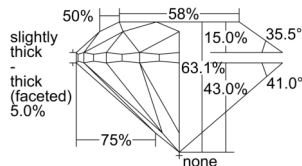

GIA®

FACSIMILE

GIA NATURAL DIAMOND DOSSIER®

August 12, 2024
GIA Report Number 6502169669
Shape and Cutting Style ..... Round Brilliant
Measurements ..... 5.01 - 5.02 x 3.16 mm

GRADING RESULTS

Carat Weight ..... 0.50 carat
Color Grade ..... E
Clarity Grade S11
Cut Grade ..... Very Good

ADDITIONAL GRADING INFORMATION

Polish ..... Very Good
Symmetry ..... Excellent
Fluorescence ..... None
Clarity Characteristics ..... Cloud
Inscription(s): GIA 6502169669

GIA REPORT 6502169669

Verify this report at GIA.edu

PROPORTIONS

Profile to actual proportions

GRADING SCALES

GIA COLOR SCALE	GIA CLARITY SCALE	GIA CUT SCALE	
D	FLAWLESS	EXCELLENT	
E	INTERNALLY FLAWLESS		
F		VVS₁	VERY GOOD
G	VVS₂		
H	VS₁	GOOD	
I	VS₂		
J	S1₁	FAIR	
K	S1₂		
L	I₁	POOR	
M	I₂		
N	I₃		
O			
P			
Q			
R			
S			
T			
U			
V			
W			
X			
Y			
Z