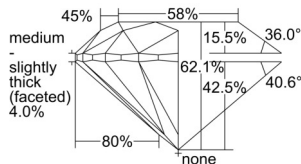

GIA®

FACSIMILE

GIA REPORT 6502170222

Verify this report at GIA.edu

GIA NATURAL DIAMOND DOSSIER®

August 12, 2024
GIA Report Number 6502170222
Shape and Cutting Style ..... Round Brilliant
Measurements ..... 4.56 - 4.58 x 2.84 mm

GRADING RESULTS

Carat Weight ..... 0.37 carat
Color Grade ..... F
Clarity Grade S11
Cut Grade ..... Excellent

ADDITIONAL GRADING INFORMATION

Polish ..... Excellent
Symmetry ..... Excellent
Fluorescence ..... None
Clarity Characteristics..... Cloud, Crystal, Feather
Inscription(s): GIA 6502170222

PROPORTIONS

Profile to actual proportions

GRADING SCALES

GIA COLOR SCALE	GIA CLARITY SCALE	GIA CUT SCALE	
D	FLAWLESS	EXCELLENT	
E	INTERNALLY FLAWLESS		
F		VVS₁	VERY GOOD
G	VVS₂		
H	VS₁	GOOD	
I	VS₂		
J	S1₁	FAIR	
K	S1₂		
L	I₁	POOR	
M	I₂		
N	I₃		
O			
P			
Q			
R			
S			
T			
U			
V			
W			
X			
Y			
Z