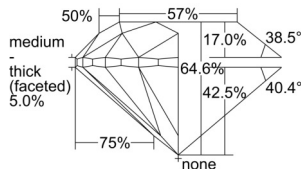

GIA®

FACSIMILE

GIA REPORT 6502171448

Verify this report at GIA.edu

GIA NATURAL DIAMOND DOSSIER®

August 12, 2024
GIA Report Number 6502171448
Shape and Cutting Style ..... Round Brilliant
Measurements ..... 6.00 - 6.06 x 3.89 mm

GRADING RESULTS

Carat Weight ..... 0.90 carat
Color Grade ..... D
Clarity Grade VS2
Cut Grade ..... Very Good

ADDITIONAL GRADING INFORMATION

Polish ..... Excellent
Symmetry ..... Very Good
Fluorescence ..... Medium Blue
Clarity Characteristics..... Crystal, Indented Natural
Inscription(s): GIA 6502171448

PROPORTIONS

Profile to actual proportions

GRADING SCALES

GIA COLOR SCALE	GIA CLARITY SCALE	GIA CUT SCALE	
D	FLAWLESS	EXCELLENT	
E	INTERNALLY FLAWLESS		
F		VVS₁	VERY GOOD
G	VVS₂		
H	VS₁	GOOD	
I	VS₂		
J	SI₁	FAIR	
K	SI₂		
L	I₁	POOR	
M			
N			
O	I₂		
P			
Q	I₃		
R			
S			
T			
U			
V			
W			
X			
Y			
Z