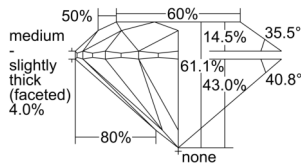

GIA®

FACSIMILE

GIA REPORT 6502173113

Verify this report at GIA.edu

GIA NATURAL DIAMOND DOSSIER®

August 14, 2024
GIA Report Number 6502173113
Shape and Cutting Style ..... Round Brilliant
Measurements ..... 4.45 - 4.46 x 2.72 mm

GRADING RESULTS

Carat Weight ..... 0.33 carat
Color Grade ..... D
Clarity Grade S11
Cut Grade ..... Excellent

ADDITIONAL GRADING INFORMATION

Polish ..... Excellent
Symmetry ..... Excellent
Fluorescence ..... None
Clarity Characteristics ..... Feather
Inscription(s): GIA 6502173113

PROPORTIONS

Profile to actual proportions

GRADING SCALES

GIA COLOR SCALE	GIA CLARITY SCALE	GIA CUT SCALE	
D	FLAWLESS	EXCELLENT	
E	INTERNALLY FLAWLESS		
F		VVS₁	VERY GOOD
G	VVS₂		
H	VS₁	GOOD	
I	VS₂		
J	S1₁	FAIR	
K	S1₂		
L	I₁	POOR	
M	I₂		
N	I₃		
O			
P			
Q			
R			
S			
T			
U			
V			
W			
X			
Y			
Z