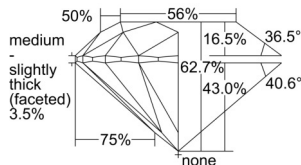

GIA®

FACSIMILE

GIA REPORT 6502173222

Verify this report at GIA.edu

GIA NATURAL DIAMOND DOSSIER®

August 14, 2024
GIA Report Number 6502173222
Shape and Cutting Style ..... Round Brilliant
Measurements ..... 5.04 - 5.06 x 3.17 mm

GRADING RESULTS

Carat Weight ..... 0.50 carat
Color Grade ..... E
Clarity Grade VS2
Cut Grade ..... Excellent

ADDITIONAL GRADING INFORMATION

Polish ..... Excellent
Symmetry ..... Excellent
Fluorescence ..... None
Clarity Characteristics..... Crystal, Cloud, Feather
Inscription(s): GIA 6502173222

PROPORTIONS

Profile to actual proportions

GRADING SCALES

GIA COLOR SCALE	GIA CLARITY SCALE	GIA CUT SCALE	
D	FLAWLESS	EXCELLENT	
E	INTERNALLY FLAWLESS		
F		VVS₁	VERY GOOD
G	VVS₂		
H	VS₁	GOOD	
I	VS₂		
J	SI₁	FAIR	
K	SI₂		
L	I₁	POOR	
M	I₂		
N	I₃		
O			
P			
Q			
R			
S			
T			
U			
V			
W			
X			
Y			
Z