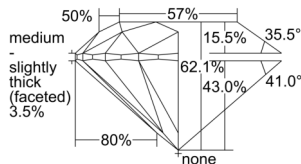

GIA®

FACSIMILE

GIA REPORT 6502173244

Verify this report at GIA.edu

GIA NATURAL DIAMOND DOSSIER®

August 14, 2024
GIA Report Number 6502173244
Shape and Cutting Style ..... Round Brilliant
Measurements ..... 5.09 - 5.11 x 3.17 mm

GRADING RESULTS

Carat Weight ..... 0.50 carat
Color Grade I
Clarity Grade VVS1
Cut Grade ..... Excellent

ADDITIONAL GRADING INFORMATION

Polish ..... Excellent
Symmetry ..... Excellent
Fluorescence ..... None
Clarity Characteristics ..... Pinpoint, Feather
Inscription(s): GIA 6502173244

PROPORTIONS

Profile to actual proportions

GRADING SCALES

GIA COLOR SCALE	GIA CLARITY SCALE	GIA CUT SCALE	
D	FLAWLESS	EXCELLENT	
E	INTERNALLY FLAWLESS		
F		VVS₁	VERY GOOD
G	VVS₂		
H	VS₁	GOOD	
I	VS₂		
J	SI₁	FAIR	
K	SI₂		
L	I₁	POOR	
M	I₂		
N	I₃		
O			
P			
Q			
R			
S			
T			
U			
V			
W			
X			
Y			
Z