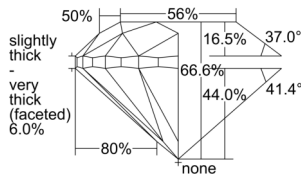

GIA®

FACSIMILE

GIA REPORT 6502173548

Verify this report at GIA.edu

GIA NATURAL DIAMOND DOSSIER®

August 14, 2024
GIA Report Number 6502173548
Shape and Cutting Style ..... Round Brilliant
Measurements ..... 4.87 - 4.91 x 3.25 mm

GRADING RESULTS

Carat Weight ..... 0.50 carat
Color Grade ..... E
Clarity Grade VS1
Cut Grade ..... Good

ADDITIONAL GRADING INFORMATION

Polish ..... Excellent
Symmetry ..... Very Good
Fluorescence ..... None
Clarity Characteristics..... Indented Natural, Needle, Cloud
Inscription(s): GIA 6502173548

PROPORTIONS

Profile to actual proportions

GRADING SCALES

GIA COLOR SCALE

COLOURESS	D
	E
	F
	G
	H
	I
	J
NEAR COLOURESS	K
	L
FAIN	M
	N
	O
	P
VERY FAINT	Q
	R
	S
	T
	U
	V
	W
	X
	Y
LIGHT	Z

GIA CLARITY SCALE

VERY VERY SLIGHTLY INCLUDED	FLAWLESS
	INTERNALLY FLAWLESS
VERY SLIGHTLY INCLUDED	VVS₁
	VVS₂
SLIGHTLY INCLUDED	VS₁
	VS₂
INCLUDED	SI₁
	SI₂
	I₁
	I₂
	I₃

GIA CUT SCALE

EXCELLENT
VERY GOOD
GOOD
FAIR
POOR