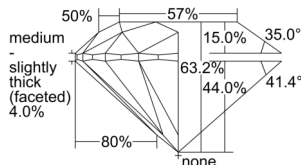

GIA®

FACSIMILE

GIA NATURAL DIAMOND DOSSIER®

August 14, 2024
GIA Report Number 6502173606
Shape and Cutting Style ..... Round Brilliant
Measurements ..... 4.66 - 4.69 x 2.96 mm

GRADING RESULTS

Carat Weight ..... 0.40 carat
Color Grade ..... F
Clarity Grade VVS2
Cut Grade ..... Excellent

ADDITIONAL GRADING INFORMATION

Polish ..... Excellent
Symmetry ..... Excellent
Fluorescence ..... Medium Blue
Clarity Characteristics ..... Feather, Pinpoint
Inscription(s): GIA 6502173606

GIA REPORT 6502173606

Verify this report at GIA.edu

PROPORTIONS

Profile to actual proportions

GRADING SCALES

GIA COLOR SCALE	GIA CLARITY SCALE	GIA CUT SCALE	
D	FLAWLESS	EXCELLENT	
E	INTERNALLY FLAWLESS		
F		VVS₁	VERY GOOD
G	VVS₂		
H	VS₁	GOOD	
I	VS₂		
J	SI₁	FAIR	
K	SI₂		
L	I₁	POOR	
M	I₂		
N	I₃		
O			
P			
Q			
R			
S			
T			
U			
V			
W			
X			
Y			
Z