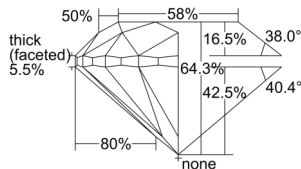

GIA®

FACSIMILE

GIA REPORT 6502173607

Verify this report at GIA.edu

GIA NATURAL DIAMOND DOSSIER®

August 12, 2024
GIA Report Number 6502173607
Shape and Cutting Style ..... Round Brilliant
Measurements ..... 4.84 - 4.90 x 3.13 mm

GRADING RESULTS

Carat Weight ..... 0.48 carat
Color Grade ..... G
Clarity Grade VS1
Cut Grade ..... Very Good

ADDITIONAL GRADING INFORMATION

Polish ..... Excellent
Symmetry ..... Very Good
Fluorescence ..... None
Clarity Characteristics ..... Cloud
Inscription(s): GIA 6502173607

PROPORTIONS

Profile to actual proportions

GRADING SCALES

GIA COLOR SCALE	GIA CLARITY SCALE	GIA CUT SCALE
Colorless	Flawless	Excellent
Near Colorless	Internally Flawless	
Faint	VVS₁	Very Good
Very Light	VVS₂	
Light	VS₁	Good
	VS₂	
	S₁	Fair
	S₂	
	I₁	Poor
	I₂	
	I₃