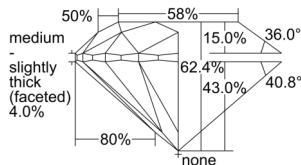

GIA®

FACSIMILE

GIA NATURAL DIAMOND DOSSIER®

August 14, 2024
GIA Report Number 6502173955
Shape and Cutting Style ..... Round Brilliant
Measurements ..... 5.69 - 5.74 x 3.57 mm

GRADING RESULTS

Carat Weight ..... 0.73 carat
Color Grade ..... H
Clarity Grade VS1
Cut Grade ..... Excellent

ADDITIONAL GRADING INFORMATION

Polish ..... Excellent
Symmetry ..... Excellent
Fluorescence ..... None
Clarity Characteristics ..... Cloud, Crystal
Inscription(s): GIA 6502173955

GIA REPORT 6502173955

Verify this report at GIA.edu

PROPORTIONS

Profile to actual proportions

GRADING SCALES

GIA COLOR SCALE	GIA CLARITY SCALE	GIA CUT SCALE	
D	FLAWLESS	EXCELLENT	
E	INTERNALLY FLAWLESS		
F		VVS₁	VERY GOOD
G	VVS₂		
H	VS₁	GOOD	
I	VS₂		
J	SI₁	FAIR	
K	SI₂		
L	I₁	POOR	
M	I₂		
N	I₃		
O			
P			
Q			
R			
S			
T			
U			
V			
W			
X			
Y			
Z