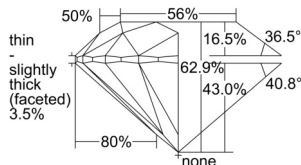

GIA®

FACSIMILE

GIA REPORT 6502174504

Verify this report at GIA.edu

GIA NATURAL DIAMOND DOSSIER®

August 19, 2024
GIA Report Number 6502174504
Shape and Cutting Style ..... Round Brilliant
Measurements ..... 4.46 - 4.49 x 2.81 mm

GRADING RESULTS

Carat Weight ..... 0.35 carat
Color Grade ..... E
Clarity Grade S11
Cut Grade ..... Excellent

ADDITIONAL GRADING INFORMATION

Polish ..... Excellent
Symmetry ..... Excellent
Fluorescence ..... None
Clarity Characteristics ..... Cloud
Inscription(s): GIA 6502174504

PROPORTIONS

Profile to actual proportions