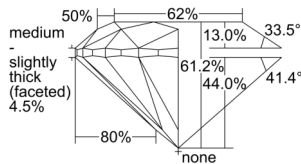

GIA®

FACSIMILE

GIA REPORT 6502174543

Verify this report at GIA.edu

GIA NATURAL DIAMOND DOSSIER®

August 20, 2024
GIA Report Number 6502174543
Shape and Cutting Style ..... Round Brilliant
Measurements ..... 5.93 - 5.96 x 3.64 mm

GRADING RESULTS

Carat Weight ..... 0.80 carat
Color Grade ..... G
Clarity Grade VS2
Cut Grade ..... Excellent

ADDITIONAL GRADING INFORMATION

Polish ..... Excellent
Symmetry ..... Excellent
Fluorescence ..... None
Clarity Characteristics ..... Cloud
Inscription(s): GIA 6502174543

PROPORTIONS

Profile to actual proportions

GRADING SCALES

GIA COLOR SCALE	GIA CLARITY SCALE	GIA CUT SCALE	
D	FLAWLESS	EXCELLENT	
E	INTERNALLY FLAWLESS		
F		VVS₁	VERY GOOD
G	VVS₂		
H	VS₁	GOOD	
I	VS₂		
J	SI₁	FAIR	
K	SI₂		
L	I₁	POOR	
M			
N			
O	I₂		
P			
Q			
R	I₃		
S			
T			
U			
V			
W			
X			
Y			
Z