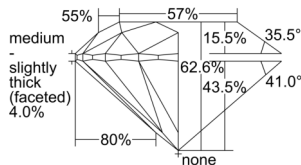

GIA®

FACSIMILE

GIA REPORT 6502175265

Verify this report at GIA.edu

GIA NATURAL DIAMOND DOSSIER®

August 12, 2024
GIA Report Number 6502175265
Shape and Cutting Style ..... Round Brilliant
Measurements ..... 5.65 - 5.69 x 3.55 mm

GRADING RESULTS

Carat Weight ..... 0.71 carat
Color Grade ..... K
Clarity Grade S11
Cut Grade ..... Excellent

ADDITIONAL GRADING INFORMATION

Polish ..... Excellent
Symmetry ..... Excellent
Fluorescence ..... None
Clarity Characteristics..... Crystal, Cloud, Feather
Inscription(s): GIA 6502175265

PROPORTIONS

Profile to actual proportions

GRADING SCALES

GIA COLOR SCALE

COLOREDNESS	D
	E
	F
	G
	H
	I
	J
NEAR COLORLESS	K
	L
	M
	N
	O
	P
	Q
	R
	S
	T
	U
	V
	W
	X
	Y
	Z

GIA CLARITY SCALE

VERY VERY SLIGHTLY INCLUDED	FLAWLESS
	INTERNALLY FLAWLESS
VERY SLIGHTLY INCLUDED	VVS₁
	VVS₂
SLIGHTLY INCLUDED	VS₁
	VS₂
INCLUDED	SI₁
	SI₂
	I₁
	I₂
	I₃

GIA CUT SCALE

EXCELLENT
VERY GOOD
GOOD
FAIR
POOR