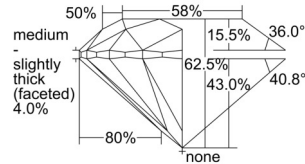

GIA®

FACSIMILE

GIA REPORT 6502175361

Verify this report at GIA.edu

GIA NATURAL DIAMOND DOSSIER®

August 12, 2024
GIA Report Number 6502175361
Shape and Cutting Style ..... Round Brilliant
Measurements ..... 4.50 - 4.53 x 2.82 mm

GRADING RESULTS

Carat Weight ..... 0.35 carat
Color Grade ..... H
Clarity Grade VS2
Cut Grade ..... Excellent

ADDITIONAL GRADING INFORMATION

Polish ..... Excellent
Symmetry ..... Excellent
Fluorescence ..... None
Clarity Characteristics..... Cloud, Crystal, Feather
Inscription(s): GIA 6502175361

PROPORTIONS

Profile to actual proportions

GRADING SCALES

GIA COLOR SCALE	GIA CLARITY SCALE	GIA CUT SCALE	
D	FLAWLESS	EXCELLENT	
E	INTERNALLY FLAWLESS		
F		VVS₁	VERY GOOD
G	VVS₂		
H	VS₁	GOOD	
I	VS₂		
J	SI₁	FAIR	
K	SI₂		
L	I₁	POOR	
M	I₂		
N	I₃		
O			
P			
Q			
R			
S			
T			
U			
V			
W			
X			
Y			
Z