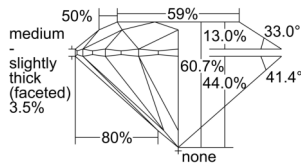

GIA®

FACSIMILE

GIA REPORT 6502176727

Verify this report at GIA.edu

GIA NATURAL DIAMOND DOSSIER®

August 14, 2024
GIA Report Number 6502176727
Shape and Cutting Style ..... Round Brilliant
Measurements ..... 5.16 - 5.20 x 3.14 mm

GRADING RESULTS

Carat Weight ..... 0.51 carat
Color Grade ..... E
Clarity Grade VVS1
Cut Grade ..... Excellent

ADDITIONAL GRADING INFORMATION

Polish ..... Excellent
Symmetry ..... Excellent
Fluorescence ..... None
Clarity Characteristics ..... Pinpoint, Feather
Inscription(s): GIA 6502176727

PROPORTIONS

Profile to actual proportions

GRADING SCALES

GIA COLOR SCALE	GIA CLARITY SCALE	GIA CUT SCALE	
D	FLAWLESS	EXCELLENT	
E	INTERNALLY FLAWLESS		
F		VVS₁	VERY GOOD
G	VVS₂		
H	VS₁	GOOD	
I	VS₂		
J	SI₁	FAIR	
K	SI₂		
L	I₁	POOR	
M			
N			
O	I₂		
P			
Q			
R	I₃		
S			
T			
U			
V			
W			
X			
Y			
Z