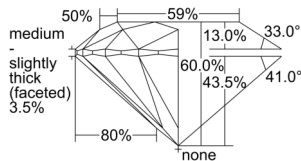

GIA®

FACSIMILE

GIA REPORT 6502177749

Verify this report at GIA.edu

GIA NATURAL DIAMOND DOSSIER®

August 13, 2024
GIA Report Number 6502177749
Shape and Cutting Style ..... Round Brilliant
Measurements ..... 3.94 - 3.96 x 2.37 mm

GRADING RESULTS

Carat Weight ..... 0.22 carat
Color Grade ..... F
Clarity Grade VS1
Cut Grade ..... Excellent

ADDITIONAL GRADING INFORMATION

Polish ..... Excellent
Symmetry ..... Excellent
Fluorescence ..... None
Clarity Characteristics..... Crystal, Feather, Needle, Pinpoint
Inscription(s): GIA 6502177749

PROPORTIONS

Profile to actual proportions

GRADING SCALES

GIA COLOR SCALE	GIA CLARITY SCALE	GIA CUT SCALE
D	FLAWLESS	EXCELLENT
E	FLAWLESS	
F	INTERNALLY FLAWLESS	VERY GOOD
G	FLAWLESS	
H	VVS₁	GOOD
I	VVS₂	
J	VS₁	FAIR
K	VS₂	
L	SI₁	POOR
M	SI₂	
N	I₁	
O	I₂	
P	I₃	
Q		
R		
S		
T		
U		
V		
W		
X		
Y		
Z