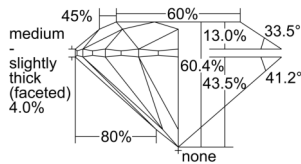

GIA®

FACSIMILE

GIA REPORT 6502177753

Verify this report at GIA.edu

GIA NATURAL DIAMOND DOSSIER®

August 13, 2024
GIA Report Number 6502177753
Shape and Cutting Style ..... Round Brilliant
Measurements ..... 4.84 - 4.86 x 2.93 mm

GRADING RESULTS

Carat Weight ..... 0.42 carat
Color Grade ..... G
Clarity Grade VS1
Cut Grade ..... Excellent

ADDITIONAL GRADING INFORMATION

Polish ..... Excellent
Symmetry ..... Excellent
Fluorescence ..... None
Clarity Characteristics..... Cloud, Feather, Needle
Inscription(s): GIA 6502177753

PROPORTIONS

Profile to actual proportions

GRADING SCALES

GIA COLOR SCALE	GIA CLARITY SCALE	GIA CUT SCALE	
D	FLAWLESS	EXCELLENT	
E	INTERNALLY FLAWLESS		
F		VVS₁	VERY GOOD
G	VVS₂		
H	VS₁	GOOD	
I	VS₂		
J	SI₁	FAIR	
K	SI₂		
L	I₁	POOR	
M	I₂		
N	I₃		
O			
P			
Q			
R			
S			
T			
U			
V			
W			
X			
Y			
Z