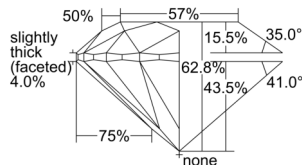

GIA®

FACSIMILE

GIA REPORT 6502178048

Verify this report at GIA.edu

GIA NATURAL DIAMOND DOSSIER®

August 13, 2024
GIA Report Number 6502178048
Shape and Cutting Style ..... Round Brilliant
Measurements ..... 4.32 - 4.35 x 2.73 mm

GRADING RESULTS

Carat Weight ..... 0.32 carat
Color Grade ..... E
Clarity Grade VS2
Cut Grade ..... Excellent

ADDITIONAL GRADING INFORMATION

Polish ..... Excellent
Symmetry ..... Excellent
Fluorescence ..... None
Clarity Characteristics ..... Crystal, Cloud
Inscription(s): GIA 6502178048

PROPORTIONS

Profile to actual proportions

GRADING SCALES

GIA COLOR SCALE	GIA CLARITY SCALE	GIA CUT SCALE	
D	FLAWLESS	EXCELLENT	
E	INTERNALLY FLAWLESS		
F		VVS₁	VERY GOOD
G	VVS₂		
H	VS₁	GOOD	
I	VS₂		
J	SI₁	FAIR	
K	SI₂		
L	I₁	POOR	
M			
N			
O	I₂		
P			
Q	I₃		
R			
S			
T			
U			
V			
W			
X			
Y			
Z