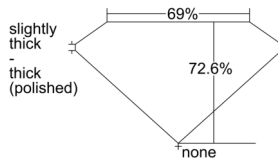

GIA®

FACSIMILE

GIA REPORT 6502178442

Verify this report at GIA.edu

GIA NATURAL DIAMOND DOSSIER®

August 13, 2024
GIA Report Number 6502178442
Shape and Cutting Style ..... Square Modified Brilliant
Measurements ..... 3.87 x 3.84 x 2.78 mm

GRADING RESULTS

Carat Weight ..... 0.36 carat
Color Grade ..... E
Clarity Grade VS1

ADDITIONAL GRADING INFORMATION

Polish ..... Excellent
Symmetry ..... Very Good
Fluorescence ..... None
Clarity Characteristics..... Crystal, Cloud, Feather, Pinpoint
Inscription(s): GIA 6502178442

PROPORTIONS

Profile not to actual proportions

GRADING SCALES

GIA COLOR SCALE		GIA CLARITY SCALE			
COLORLESS	D	VERY VERY SLIGHTLY INCLUDED	FLAWLESS		
	E		INTERNALLY FLAWLESS		
	F		VS₁		
	NEAR COLORLESS	G	VERY SLIGHTLY INCLUDED	VS₂	
		H		VS₁	
		FAINT	I	SLIGHTLY INCLUDED	VS₂
			J		SI₁
			K		SI₂
	VERTICALLY COLORLESS	L	INCLUDED	I₁	
		M		I₂	
N		I₃			
O					
P					
Q					
R					
LIGHT	S				
	T				
	U				
	V				
	W				
	X				
Y					
Z