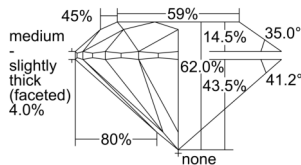

GIA®

FACSIMILE

GIA REPORT 6502179356

Verify this report at GIA.edu

GIA NATURAL DIAMOND DOSSIER®

August 13, 2024
GIA Report Number 6502179356
Shape and Cutting Style ..... Round Brilliant
Measurements ..... 5.49 - 5.51 x 3.41 mm

GRADING RESULTS

Carat Weight ..... 0.63 carat
Color Grade ..... D
Clarity Grade VS1
Cut Grade ..... Excellent

ADDITIONAL GRADING INFORMATION

Polish ..... Excellent
Symmetry ..... Excellent
Fluorescence ..... None
Clarity Characteristics..... Cloud, Crystal, Feather, Pinpoint
Inscription(s): GIA 6502179356

PROPORTIONS

Profile to actual proportions

GRADING SCALES

GIA COLOR SCALE	GIA CLARITY SCALE	GIA CUT SCALE	
D	FLAWLESS	EXCELLENT	
E	INTERNALLY FLAWLESS		
F		VVS₁	VERY GOOD
G	VVS₂		
H	VS₁	GOOD	
I	VS₂		
J	SI₁	FAIR	
K	SI₂		
L	I₁	POOR	
M	I₂		
N	I₃		
O			
P			
Q			
R			
S			
T			
U			
V			
W			
X			
Y			
Z