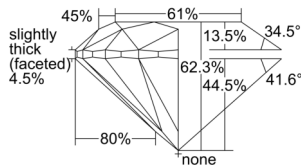

GIA®

FACSIMILE

GIA REPORT 6502179473

Verify this report at GIA.edu

GIA NATURAL DIAMOND DOSSIER®

August 12, 2024
GIA Report Number 6502179473
Shape and Cutting Style ..... Round Brilliant
Measurements ..... 5.06 - 5.10 x 3.16 mm

GRADING RESULTS

Carat Weight ..... 0.51 carat
Color Grade ..... D
Clarity Grade VS1
Cut Grade ..... Excellent

ADDITIONAL GRADING INFORMATION

Polish ..... Very Good
Symmetry ..... Excellent
Fluorescence ..... Medium Blue
Clarity Characteristics ..... Twinning Wisp
Inscription(s): GIA 6502179473

PROPORTIONS

Profile to actual proportions

GRADING SCALES

GIA COLOR SCALE	GIA CLARITY SCALE	GIA CUT SCALE	
D	FLAWLESS	EXCELLENT	
E	INTERNALLY FLAWLESS		
F		VVS₁	VERY GOOD
G	VVS₂		
H	VS₁	GOOD	
I	VS₂		
J	SI₁	FAIR	
K	SI₂		
L	I₁	POOR	
M			
N			
O	I₂		
P			
Q	I₃		
R			
S			
T			
U			
V			
W			
X			
Y			
Z