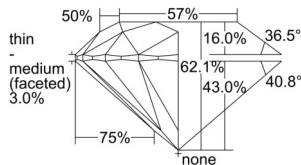

GIA®

FACSIMILE

GIA REPORT 6502179925

Verify this report at GIA.edu

GIA NATURAL DIAMOND DOSSIER®

August 13, 2024
GIA Report Number 6502179925
Shape and Cutting Style ..... Round Brilliant
Measurements ..... 4.38 - 4.40 x 2.73 mm

GRADING RESULTS

Carat Weight ..... 0.32 carat
Color Grade ..... H
Clarity Grade VS1
Cut Grade ..... Excellent

ADDITIONAL GRADING INFORMATION

Polish ..... Excellent
Symmetry ..... Excellent
Fluorescence ..... None
Clarity Characteristics ..... Crystal, Needle, Pinpoint
Inscription(s): GIA 6502179925

PROPORTIONS

Profile to actual proportions

GRADING SCALES

GIA COLOR SCALE	GIA CLARITY SCALE	GIA CUT SCALE	
D	FLAWLESS	EXCELLENT	
E	INTERNALLY FLAWLESS		
F		VVS₁	VERY GOOD
G	VVS₂		
H	VS₁	GOOD	
I	VS₂		
J	SI₁	FAIR	
K	SI₂		
L	I₁	POOR	
M	I₂		
N	I₃		
O			
P			
Q			
R			
S			
T			
U			
V			
W			
X			
Y			
Z