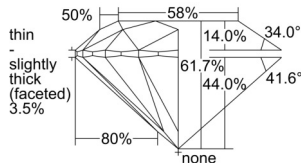

GIA®

FACSIMILE

GIA REPORT 6502180876

Verify this report at GIA.edu

GIA NATURAL DIAMOND DOSSIER®

August 12, 2024
GIA Report Number 6502180876
Shape and Cutting Style ..... Round Brilliant
Measurements ..... 4.54 - 4.57 x 2.81 mm

GRADING RESULTS

Carat Weight ..... 0.35 carat
Color Grade ..... F
Clarity Grade S11
Cut Grade ..... Excellent

ADDITIONAL GRADING INFORMATION

Polish ..... Excellent
Symmetry ..... Excellent
Fluorescence ..... None
Clarity Characteristics ..... Feather
Inscription(s): GIA 6502180876

PROPORTIONS

Profile to actual proportions