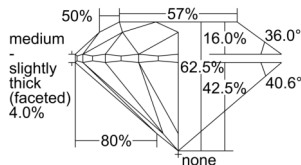

GIA®

FACSIMILE

GIA NATURAL DIAMOND DOSSIER®

August 14, 2024
GIA Report Number 6502181099
Shape and Cutting Style ..... Round Brilliant
Measurements ..... 4.62 - 4.65 x 2.90 mm

GRADING RESULTS

Carat Weight ..... 0.39 carat
Color Grade ..... D
Clarity Grade S11
Cut Grade ..... Excellent

ADDITIONAL GRADING INFORMATION

Polish ..... Excellent
Symmetry ..... Excellent
Fluorescence ..... Medium Blue
Clarity Characteristics ..... Cloud, Crystal
Inscription(s): GIA 6502181099

GIA REPORT 6502181099

Verify this report at GIA.edu

PROPORTIONS

Profile to actual proportions

GRADING SCALES

GIA COLOR SCALE	GIA CLARITY SCALE	GIA CUT SCALE	
D	FLAWLESS	EXCELLENT	
E	INTERNALLY FLAWLESS		
F		VVS₁	VERY GOOD
G	VVS₂		
H	VS₁	GOOD	
I	VS₂		
J	S1₁	FAIR	
K	S1₂		
L	I₁	POOR	
M	I₂		
N	I₃		
O			
P			
Q			
R			
S			
T			
U			
V			
W			
X			
Y			
Z