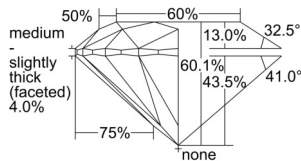

GIA®

FACSIMILE

GIA REPORT 6502181406

Verify this report at GIA.edu

GIA NATURAL DIAMOND DOSSIER®

August 13, 2024
GIA Report Number 6502181406
Shape and Cutting Style ..... Round Brilliant
Measurements ..... 5.14 - 5.15 x 3.09 mm

GRADING RESULTS

Carat Weight ..... 0.50 carat
Color Grade ..... E
Clarity Grade VS2
Cut Grade ..... Excellent

ADDITIONAL GRADING INFORMATION

Polish ..... Excellent
Symmetry ..... Excellent
Fluorescence ..... None
Clarity Characteristics ..... Feather
Inscription(s): GIA 6502181406

PROPORTIONS

Profile to actual proportions

GRADING SCALES

GIA COLOR SCALE	GIA CLARITY SCALE	GIA CUT SCALE	
D	FLAWLESS	EXCELLENT	
E	INTERNALLY FLAWLESS		
F		VVS₁	VERY GOOD
G	VVS₂		
H	VS₁	GOOD	
I	VS₂		
J	SI₁	FAIR	
K	SI₂		
L	I₁	POOR	
M	I₂		
N	I₃		
O			
P			
Q			
R			
S			
T			
U			
V			
W			
X			
Y			
Z