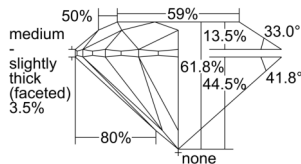

GIA®

FACSIMILE

GIA REPORT 6502181476

Verify this report at GIA.edu

GIA NATURAL DIAMOND DOSSIER®

August 13, 2024
GIA Report Number 6502181476
Shape and Cutting Style ..... Round Brilliant
Measurements ..... 4.31 - 4.33 x 2.67 mm

GRADING RESULTS

Carat Weight ..... 0.30 carat
Color Grade ..... F
Clarity Grade VS2
Cut Grade ..... Excellent

ADDITIONAL GRADING INFORMATION

Polish ..... Excellent
Symmetry ..... Excellent
Fluorescence ..... None
Clarity Characteristics ..... Cloud
Inscription(s): GIA 6502181476

PROPORTIONS

Profile to actual proportions

GRADING SCALES

GIA COLOR SCALE	GIA CLARITY SCALE	GIA CUT SCALE
D	FLAWLESS	EXCELLENT
E	FLAWLESS	
F	INTERNALLY FLAWLESS	VERY GOOD
G	FLAWLESS	
H	VVS₁	GOOD
I	VVS₂	
J	VS₁	FAIR
K	VS₂	
L	SI₁	POOR
M	SI₂	
N	I₁	
O	I₂	
P	I₃