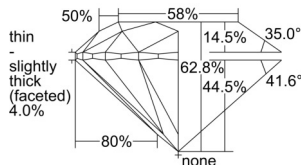

GIA®

FACSIMILE

GIA REPORT 6502182224

Verify this report at GIA.edu

GIA NATURAL DIAMOND DOSSIER®

August 14, 2024
GIA Report Number 6502182224
Shape and Cutting Style ..... Round Brilliant
Measurements ..... 5.08 - 5.11 x 3.20 mm

GRADING RESULTS

Carat Weight ..... 0.51 carat
Color Grade ..... F
Clarity Grade SI2
Cut Grade ..... Excellent

ADDITIONAL GRADING INFORMATION

Polish ..... Excellent
Symmetry ..... Excellent
Fluorescence ..... None
Clarity Characteristics ..... Cloud
Inscription(s): GIA 6502182224

PROPORTIONS

Profile to actual proportions