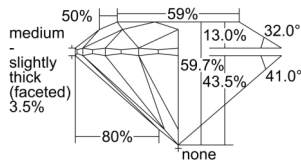

GIA®

FACSIMILE

GIA REPORT 6502182690

Verify this report at GIA.edu

GIA NATURAL DIAMOND DOSSIER®

August 14, 2024
GIA Report Number 6502182690
Shape and Cutting Style ..... Round Brilliant
Measurements ..... 4.84 - 4.86 x 2.90 mm

GRADING RESULTS

Carat Weight ..... 0.41 carat
Color Grade ..... H
Clarity Grade VS2
Cut Grade ..... Excellent

ADDITIONAL GRADING INFORMATION

Polish ..... Excellent
Symmetry ..... Excellent
Fluorescence ..... Faint
Clarity Characteristics..... Crystal, Feather, Cloud
Inscription(s): GIA 6502182690

PROPORTIONS

Profile to actual proportions

GRADING SCALES

GIA COLOR SCALE	GIA CLARITY SCALE	GIA CUT SCALE
COLOURESS	FLAWLESS	EXCELLENT
D	FLAWLESS	
E	INTERNALLY FLAWLESS	VERY GOOD
F	VVS₁	
G	VVS₂	
H	VS₁	
I	VS₂	GOOD
J	SI₁	
K	SI₂	FAIR
L	I₁	
M	I₂	
N	I₃	POOR
O		
P		
Q		
R		
S		
T		
U		
V		
W		
X		
Y		
Z