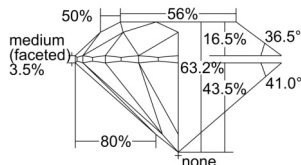

GIA®

FACSIMILE

GIA REPORT 6502183445

Verify this report at GIA.edu

GIA NATURAL DIAMOND DOSSIER®

August 13, 2024
GIA Report Number 6502183445
Shape and Cutting Style ..... Round Brilliant
Measurements ..... 5.25 - 5.28 x 3.33 mm

GRADING RESULTS

Carat Weight ..... 0.57 carat
Color Grade ..... D
Clarity Grade VVS1
Cut Grade ..... Excellent

ADDITIONAL GRADING INFORMATION

Polish ..... Excellent
Symmetry ..... Excellent
Fluorescence ..... None
Clarity Characteristics..... Pinpoint, Cloud, Surface Graining
Inscription(s): GIA 6502183445

PROPORTIONS

Profile to actual proportions

GRADING SCALES

GIA COLOR SCALE	GIA CLARITY SCALE	GIA CUT SCALE	
D	FLAWLESS	EXCELLENT	
E	INTERNALLY FLAWLESS		
F		VVS₁	VERY GOOD
G	VVS₂		
H	VS₁	GOOD	
I	VS₂		
J	SI₁	FAIR	
K	SI₂		
L	I₁	POOR	
M			
N			
O	I₂		
P			
Q	I₃		
R			
S			
T			
U			
V			
W			
X			
Y			
Z