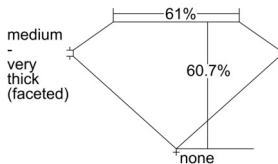

GIA®

FACSIMILE

GIA REPORT 6502183769

Verify this report at GIA.edu

GIA NATURAL DIAMOND DOSSIER®

August 13, 2024
GIA Report Number 6502183769
Shape and Cutting Style ..... Heart Brilliant
Measurements ..... 4.36 x 5.17 x 3.14 mm

GRADING RESULTS

Carat Weight ..... 0.41 carat
Color Grade ..... E
Clarity Grade SI1

ADDITIONAL GRADING INFORMATION

Polish ..... Excellent
Symmetry ..... Very Good
Fluorescence ..... None
Clarity Characteristics ..... Crystal, Feather
Inscription(s): GIA 6502183769

PROPORTIONS

Profile not to actual proportions

GRADING SCALES

GIA COLOR SCALE		GIA CLARITY SCALE			
COLORLESS	D	VERY VERY SLIGHTLY INCLUDED	FLAWLESS		
	E		INTERNALLY FLAWLESS		
	F		VVS₁		
	NEAR COLORLESS	G	VERY SLIGHTLY INCLUDED	VVS₂	
		H		VS₁	
		FANT	I	SLIGHTLY INCLUDED	VS₂
			J		SI₁
	LIGHT	K	INCLUDED	SI₂	
		L		I₁	
		M	NOT GRADED	I₂	
N		I₃			
O					
P					
Q					
R					
S					
T					
U					
V					
W					
X					
Y					
Z