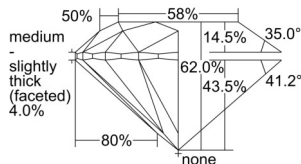

GIA®

FACSIMILE

GIA REPORT 6502184354

Verify this report at GIA.edu

GIA NATURAL DIAMOND DOSSIER®

August 14, 2024
GIA Report Number 6502184354
Shape and Cutting Style ..... Round Brilliant
Measurements ..... 5.18 - 5.20 x 3.22 mm

GRADING RESULTS

Carat Weight ..... 0.53 carat
Color Grade ..... E
Clarity Grade VS1
Cut Grade ..... Excellent

ADDITIONAL GRADING INFORMATION

Polish ..... Excellent
Symmetry ..... Excellent
Fluorescence ..... None
Clarity Characteristics..... Crystal, Feather, Cloud, Pinpoint
Inscription(s): GIA 6502184354

PROPORTIONS

Profile to actual proportions

GRADING SCALES

GIA COLOR SCALE	GIA CLARITY SCALE	GIA CUT SCALE	
D	FLAWLESS	EXCELLENT	
E	INTERNALLY FLAWLESS		
F		VVS₁	VERY GOOD
G	VVS₂		
H	VS₁	GOOD	
I	VS₂		
J	SI₁	FAIR	
K	SI₂		
L	I₁	POOR	
M	I₂		
N	I₃		
O			
P			
Q			
R			
S			
T			
U			
V			
W			
X			
Y			
Z