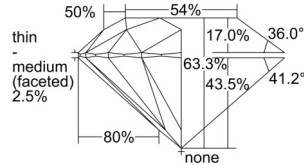

GIA®

FACSIMILE

GIA NATURAL DIAMOND DOSSIER®

August 14, 2024
GIA Report Number 6502185740
Shape and Cutting Style ..... Round Brilliant
Measurements ..... 5.07 - 5.12 x 3.22 mm

GRADING RESULTS

Carat Weight ..... 0.50 carat
Color Grade ..... E
Clarity Grade VS1
Cut Grade ..... Excellent

ADDITIONAL GRADING INFORMATION

Polish ..... Excellent
Symmetry ..... Excellent
Fluorescence ..... Faint
Clarity Characteristics ..... Feather, Pinpoint
Inscription(s): GIA 6502185740

GIA REPORT 6502185740

Verify this report at GIA.edu

PROPORTIONS

Profile to actual proportions

GRADING SCALES

GIA COLOR SCALE	GIA CLARITY SCALE	GIA CUT SCALE
D	FLAWLESS	EXCELLENT
E	INTERNALLY FLAWLESS	
F	VVS₁	VERY GOOD
G		
H	VS₁	GOOD
I		
J	VS₂	FAIR
K		
L	SI₁	POOR
M		
N	I₁	
O		
P	I₂	
Q		
R	I₃	
S		
T		
U		
V		
W		
X		
Y		
Z