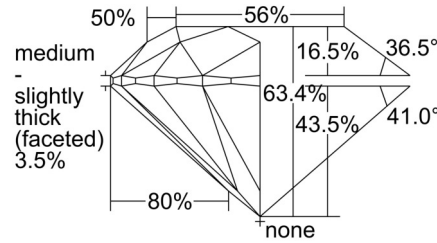

GIA NATURAL DIAMOND GRADING REPORT

August 16, 2024
 GIA Report Number 6502186135
 Shape and Cutting Style Round Brilliant
 Measurements 6.91 - 6.95 x 4.39 mm

GRADING RESULTS

Carat Weight 1.30 carat
 Color Grade J
 Clarity Grade VS1
 Cut Grade Excellent

ADDITIONAL GRADING INFORMATION

Polish Excellent
 Symmetry Excellent
 Fluorescence None
 Inscription(s): GIA 6502186135

PROPORTIONS

Profile to actual proportions

CLARITY CHARACTERISTICS

KEY TO SYMBOLS*

- Feather
- Pinpoint
- Natural

* Red symbols denote internal characteristics (inclusions). Green or black symbols denote external characteristics (blemishes). Diagram is an approximate representation of the diamond, and symbols shown indicate type, position, and approximate size of clarity characteristics. All clarity characteristics may not be shown. Details of finish are not shown.