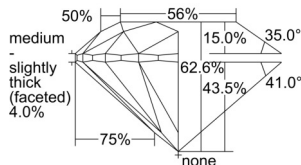

GIA®

FACSIMILE

GIA REPORT 6502188526

Verify this report at GIA.edu

GIA NATURAL DIAMOND DOSSIER®

August 13, 2024
GIA Report Number 6502188526
Shape and Cutting Style ..... Round Brilliant
Measurements ..... 5.06 - 5.08 x 3.17 mm

GRADING RESULTS

Carat Weight ..... 0.50 carat
Color Grade ..... F
Clarity Grade S11
Cut Grade ..... Excellent

ADDITIONAL GRADING INFORMATION

Polish ..... Excellent
Symmetry ..... Excellent
Fluorescence ..... None
Clarity Characteristics..... Crystal, Cloud, Feather
Inscription(s): GIA 6502188526

PROPORTIONS

Profile to actual proportions

GRADING SCALES

GIA COLOR SCALE

COLOREDNESS	D
	E
	F
	G
	H
	I
	J
NEAR COLORLESS	K
	L
FAIN	M
	N
	O
	P
VERY LIGHT	Q
	R
	S
	T
	U
	V
	W
	X
	Y
LIGHT	Z

GIA CLARITY SCALE

FLAWLESS	VERY VERY SLIGHTLY INCLUDED	VVS₁	
			VVS₂
INTERNALLY FLAWLESS	VERY SLIGHTLY INCLUDED	VS₁	
		VS₂	
SLIGHTLY INCLUDED	SLIGHTLY INCLUDED	SI₁	
		SI₂	
INCLUDED	INCLUDED	I₁	
		I₂	
		I₃	

GIA CUT SCALE

EXCELLENT	VERY GOOD	GOOD	FAIR	POOR