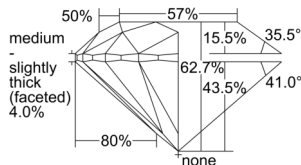

GIA®

FACSIMILE

GIA REPORT 6502188764

Verify this report at GIA.edu

GIA NATURAL DIAMOND DOSSIER®

August 14, 2024
GIA Report Number 6502188764
Shape and Cutting Style ..... Round Brilliant
Measurements ..... 5.68 - 5.73 x 3.58 mm

GRADING RESULTS

Carat Weight ..... 0.73 carat
Color Grade ..... F
Clarity Grade VS1
Cut Grade ..... Excellent

ADDITIONAL GRADING INFORMATION

Polish ..... Excellent
Symmetry ..... Excellent
Fluorescence ..... Medium Blue
Clarity Characteristics..... Crystal, Needle, Feather
Inspection(s): GIA 6502188764

PROPORTIONS

Profile to actual proportions

GRADING SCALES

GIA COLOR SCALE	GIA CLARITY SCALE	GIA CUT SCALE	
D	FLAWLESS	EXCELLENT	
E	INTERNALLY FLAWLESS		
F		VVS₁	VERY GOOD
G	VVS₂		
H	VS₁	GOOD	
I	VS₂		
J	SI₁	FAIR	
K	SI₂		
L	I₁	POOR	
M			
N			
O	I₂		
P			
Q	I₃		
R			
S			
T			
U			
V			
W			
X			
Y			
Z