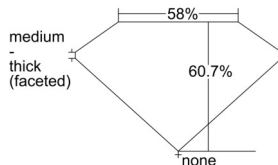

GIA®

FACSIMILE

GIA REPORT 6502189683

Verify this report at GIA.edu

GIA NATURAL DIAMOND DOSSIER®

August 13, 2024
GIA Report Number 6502189683
Shape and Cutting Style ..... Heart Brilliant
Measurements ..... 4.59 x 5.51 x 3.35 mm

GRADING RESULTS

Carat Weight ..... 0.50 carat
Color Grade ..... D
Clarity Grade VVS1

ADDITIONAL GRADING INFORMATION

Polish ..... Excellent
Symmetry ..... Very Good
Fluorescence ..... None
Clarity Characteristics..... Feather, Surface Graining
Inscription(s): GIA 6502189683

PROPORTIONS

Profile not to actual proportions

GRADING SCALES

GIA COLOR SCALE		GIA CLARITY SCALE			
COLORLESS	D	VERY VERY SLIGHTLY INCLUDED	FLAWLESS		
	E		INTERNALLY FLAWLESS		
	F	VERY SLIGHTLY INCLUDED	VVS₁		
	G		VVS₂		
	H		VS₁		
	NEAR COLORLESS	I	SLIGHTLY INCLUDED	VS₂	
		J		SI₁	
		FAINT	K	INCLUDED	SI₂
			L		I₁
			M		I₂
VERT LIGHT	N	LIGHT	I₃		
	O				
	P				
	Q				
	R