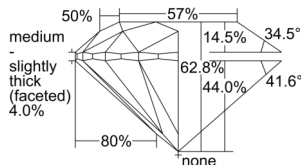

GIA®

FACSIMILE

GIA REPORT 6502194863

Verify this report at GIA.edu

GIA NATURAL DIAMOND DOSSIER®

August 14, 2024
GIA Report Number 6502194863
Shape and Cutting Style ..... Round Brilliant
Measurements ..... 4.69 - 4.72 x 2.96 mm

GRADING RESULTS

Carat Weight ..... 0.40 carat
Color Grade ..... E
Clarity Grade S11
Cut Grade ..... Excellent

ADDITIONAL GRADING INFORMATION

Polish ..... Excellent
Symmetry ..... Excellent
Fluorescence ..... None
Clarity Characteristics..... Cloud, Crystal, Feather
Inscription(s): GIA 6502194863

PROPORTIONS

Profile to actual proportions

GRADING SCALES

GIA COLOR SCALE	GIA CLARITY SCALE	GIA CUT SCALE	
D	FLAWLESS	EXCELLENT	
E	INTERNALLY FLAWLESS		
F		VVS₁	VERY GOOD
G	VVS₂		
H	VS₁	GOOD	
I	VS₂		
J	S1₁	FAIR	
K	S1₂		
L	I₁	POOR	
M	I₂		
N	I₃		
O			
P			
Q			
R			
S			
T			
U			
V			
W			
X			
Y			
Z