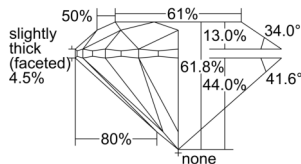

GIA®

FACSIMILE

GIA NATURAL DIAMOND DOSSIER®

August 16, 2024
GIA Report Number 6502195566
Shape and Cutting Style ..... Round Brilliant
Measurements ..... 5.70 - 5.72 x 3.53 mm

GRADING RESULTS

Carat Weight ..... 0.71 carat
Color Grade ..... F
Clarity Grade VS1
Cut Grade ..... Excellent

ADDITIONAL GRADING INFORMATION

Polish ..... Excellent
Symmetry ..... Excellent
Fluorescence ..... None
Clarity Characteristics..... Cloud, Needle, Pinpoint
Inscription(s): GIA 6502195566

GIA REPORT 6502195566

Verify this report at GIA.edu

PROPORTIONS

Profile to actual proportions