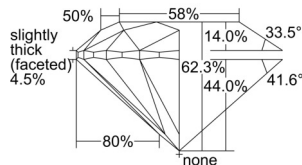

GIA®

FACSIMILE

GIA NATURAL DIAMOND DOSSIER®

August 19, 2024
GIA Report Number 6502197148
Shape and Cutting Style ..... Round Brilliant
Measurements ..... 4.85 - 4.88 x 3.03 mm

GRADING RESULTS

Carat Weight ..... 0.44 carat
Color Grade ..... H
Clarity Grade S11
Cut Grade ..... Excellent

ADDITIONAL GRADING INFORMATION

Polish ..... Excellent
Symmetry ..... Excellent
Fluorescence ..... None
Clarity Characteristics ..... Crystal
Inscription(s): GIA 6502197148

GIA REPORT 6502197148

Verify this report at GIA.edu

PROPORTIONS

Profile to actual proportions

GRADING SCALES

GIA COLOR SCALE	GIA CLARITY SCALE	GIA CUT SCALE	
D	FLAWLESS	EXCELLENT	
E	INTERNALLY FLAWLESS		
F		VVS₁	VERY GOOD
G	VVS₂		
H	VS₁	GOOD	
I	VS₂		
J	S1₁	FAIR	
K	S1₂		
L	I₁	POOR	
M	I₂		
N	I₃		
O			
P			
Q			
R			
S			
T			
U			
V			
W			
X			
Y			
Z