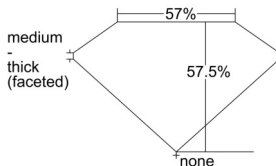

GIA®

FACSIMILE

GIA REPORT 6502198264

Verify this report at GIA.edu

GIA NATURAL DIAMOND DOSSIER®

August 14, 2024
GIA Report Number 6502198264
Shape and Cutting Style ..... Heart Brilliant
Measurements ..... 4.87 x 5.62 x 3.23 mm

GRADING RESULTS

Carat Weight ..... 0.50 carat
Color Grade ..... E
Clarity Grade VVS1

ADDITIONAL GRADING INFORMATION

Polish ..... Excellent
Symmetry ..... Very Good
Fluorescence ..... None
Clarity Characteristics ..... Cavity, Feather
Inscription(s): GIA 6502198264

PROPORTIONS

Profile not to actual proportions

GRADING SCALES

GIA COLOR SCALE		GIA CLARITY SCALE			
COLORLESS	D	VERY VERY SLIGHTLY INCLUDED	FLAWLESS		
	E		INTERNALLY FLAWLESS		
	F	VERY SLIGHTLY INCLUDED	VVS₁		
	G		VVS₂		
	H		VS₁		
	NEAR COLORLESS	I	SLIGHTLY INCLUDED	VS₂	
		J		SI₁	
		FAINT	K	INCLUDED	SI₂
			L		I₁
			M		I₂
VERT LIGHT	N	LIGHT	I₃		
	O				
	P				
	Q				
	R				
	S