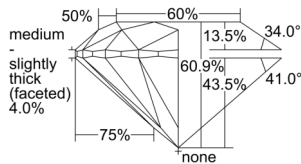

GIA®

FACSIMILE

GIA REPORT 6502199941

Verify this report at GIA.edu

GIA NATURAL DIAMOND DOSSIER®

August 14, 2024
GIA Report Number 6502199941
Shape and Cutting Style ..... Round Brilliant
Measurements ..... 4.73 - 4.75 x 2.89 mm

GRADING RESULTS

Carat Weight ..... 0.40 carat
Color Grade ..... F
Clarity Grade VS1
Cut Grade ..... Excellent

ADDITIONAL GRADING INFORMATION

Polish ..... Excellent
Symmetry ..... Excellent
Fluorescence ..... None
Clarity Characteristics..... Crystal, Needle, Cavity, Pinpoint
Inscription(s): GIA 6502199941

PROPORTIONS

Profile to actual proportions

GRADING SCALES

GIA COLOR SCALE	GIA CLARITY SCALE	GIA CUT SCALE	
D	FLAWLESS	EXCELLENT	
E	INTERNALLY FLAWLESS		
F		VVS₁	VERY GOOD
G	VVS₂		
H	VS₁	GOOD	
I	VS₂		
J	SI₁	FAIR	
K	SI₂		
L	I₁	POOR	
M			
N			
O	I₂		
P			
Q			
R	I₃		
S			
T			
U			
V			
W			
X			
Y			
Z