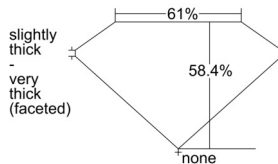

GIA®

FACSIMILE

GIA REPORT 6502201547

Verify this report at GIA.edu

GIA NATURAL DIAMOND DOSSIER®

August 16, 2024
GIA Report Number 6502201547
Shape and Cutting Style ..... Heart Brilliant
Measurements ..... 5.83 x 6.70 x 3.91 mm

GRADING RESULTS

Carat Weight ..... 0.90 carat
Color Grade I
Clarity Grade VVS2

ADDITIONAL GRADING INFORMATION

Polish ..... Excellent
Symmetry ..... Excellent
Fluorescence ..... None
Clarity Characteristics ..... Cloud, Pinpoint
Inscription(s): GIA 6502201547

PROPORTIONS

Profile not to actual proportions

GRADING SCALES

GIA COLOR SCALE		GIA CLARITY SCALE			
COLORLESS	D	VERY VERY SLIGHTLY INCLUDED	FLAWLESS		
	E		INTERNALLY FLAWLESS		
	F	VERY SLIGHTLY INCLUDED	VVS₁		
	G		VVS₂		
	H		VS₁		
	NEAR COLORLESS	I	SLIGHTLY INCLUDED	VS₂	
		J		SI₁	
		FAINT	K	INCLUDED	SI₂
			L		I₁
			M		I₂
VERT LIGHT	N	LIGHT	I₃		
	O				
	P				
	Q				
	R